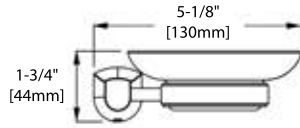

TOP VIEW

BA02 402

SOAP HOLDER

FRONT VIEW

SIDE VIEW

TOP VIEW

BA02 403

TOOTHBRUSH HOLDER