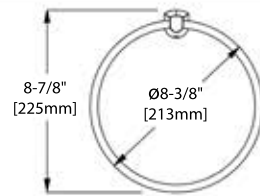

TOP VIEW

BA02 402

SOAP HOLDER

FRONT VIEW

SIDE VIEW

TOP VIEW

BA02 403

TOOTHBRUSH HOLDER

FRONT VIEW

SIDE VIEW

TOP VIEW

BA02 404

TOWEL RING

FRONT VIEW

SIDE VIEW

TOP VIEW