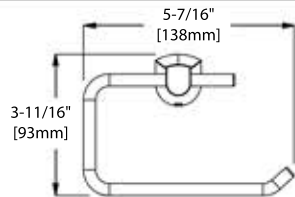

FRONT VIEW

SIDE VIEW

TOP VIEW

BA02 404

TOWEL RING

FRONT VIEW

SIDE VIEW

TOP VIEW

BA02 405

TISSUE HOLDER

FRONT VIEW

SIDE VIEW

TOP VIEW

BA02 406

24" TOWEL BAR

FRONT VIEW