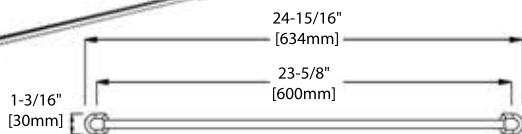

BA02 405

TISSUE HOLDER

FRONT VIEW

SIDE VIEW

TOP VIEW

BA02 406

24" TOWEL BAR

FRONT VIEW

SIDE VIEW

TOP VIEW

GLASS SHELF

FRONT VIEW

SIDE VIEW

TOP VIEW

BA02 408

TOILET BRUSH HOLDER