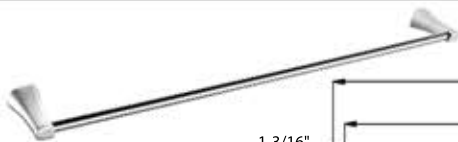

FRONT VIEW

SIDE VIEW

TOP VIEW

BA02 404

TOWEL RING

FRONT VIEW

SIDE VIEW

TOP VIEW

BA02 405

TISSUE HOLDER

FRONT VIEW

SIDE VIEW

TOP VIEW

BA02 406

24" TOWEL BAR

FRONT VIEW

SIDE VIEW

TOP VIEW

GLASS SHELF

FRONT VIEW

SIDE VIEW

TOP VIEW

BA02 408

TOILET BRUSH HOLDER