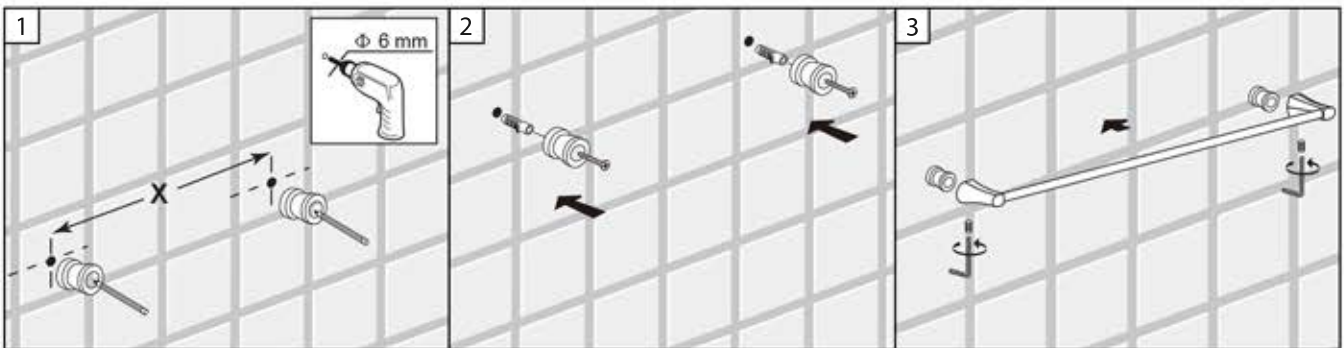

REQUIRED TOOLS

INSTRUCTIONS FOR CLEANING

Care Instructions:

To maintain and protect the fine luster of all bath accessories, clean with a soft, damp cloth only. DO NOT USE scrub pads, detergents or cleaners as they may harm the protective finish of your accessoires.

⚠ WARNING!

This item is not designed for use as a grab bar. Do not install where the product might be used as a grab bar.

⚠ WARNING!

Use caution when drilling into walls to avoid drilling into electrical and plumbing lines hidden within wall.

Warranty:

Warranted to be free from manufacturing defects for a period of (1) year from date of purchase. Please keep in mind this is only for kitchen and bath accessories.