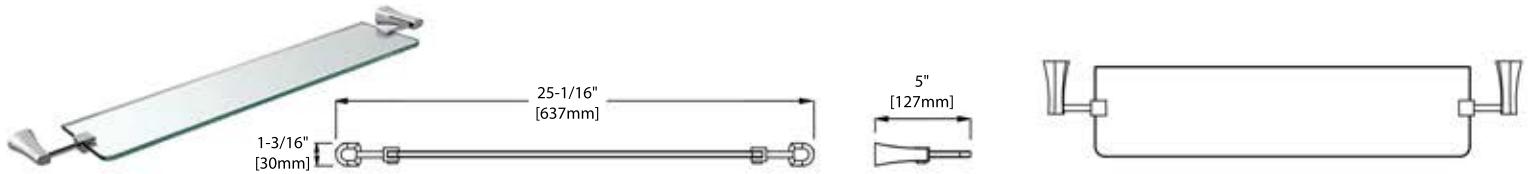

BA02 405

TISSUE HOLDER

FRONT VIEW

SIDE VIEW

TOP VIEW

BA02 406

24" TOWEL BAR

FRONT VIEW

SIDE VIEW

TOP VIEW

GLASS SHELF

FRONT VIEW

SIDE VIEW

TOP VIEW

BA02 408

TOILET BRUSH HOLDER