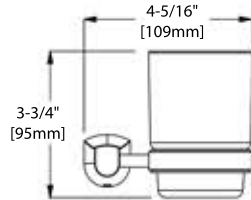

TOP VIEW

BA02 402

SOAP HOLDER

FRONT VIEW

SIDE VIEW

TOP VIEW

BA02 403

TOOTHBRUSH HOLDER