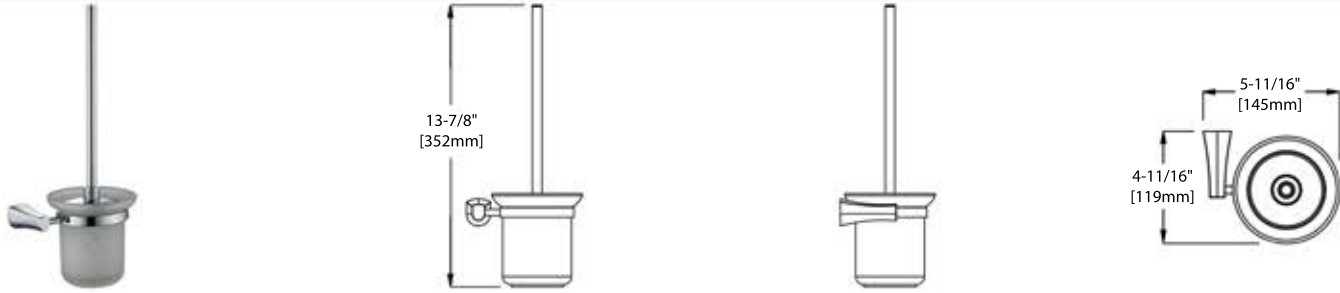

SIDE VIEW

TOP VIEW

GLASS SHELF

FRONT VIEW

SIDE VIEW

TOP VIEW

BA02 408

TOILET BRUSH HOLDER