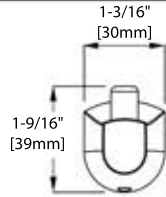

BA02 401

FRONT VIEW