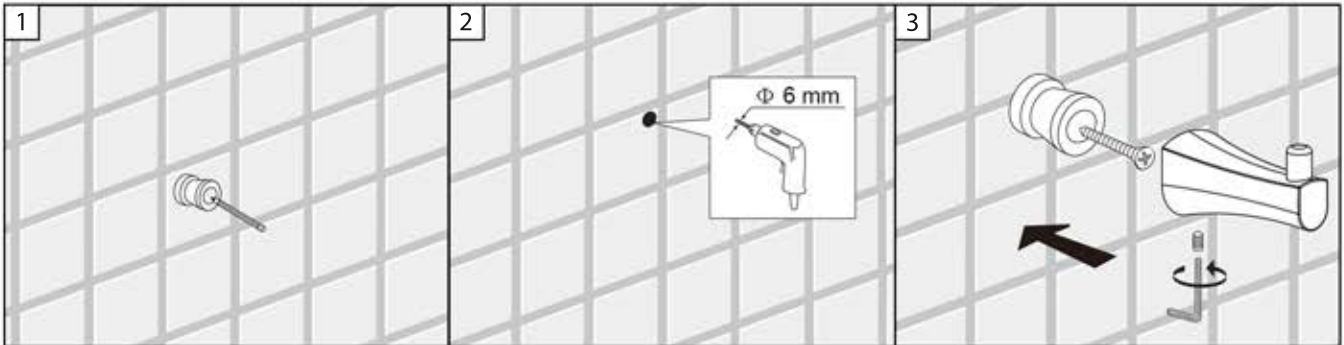

REQUIRED TOOLS

INSTRUCTIONS FOR CLEANING

Care Instructions:

To maintain and protect the fine luster of all bath accessories, clean with a soft, damp cloth only. DO NOT USE scrub pads, detergents or cleaners as they may harm the protective finish of your accessoires.

⚠ WARNING!

This item is not designed for use as a grab bar. Do not install where the product might be used as a grab bar.

⚠ WARNING!

Use caution when drilling into walls to avoid drilling into electrical and plumbing lines hidden within wall.

Warranty:

Warranted to be free from manufacturing defects for a period of (1) year from date of purchase. Please keep in mind this is only for kitchen and bath accessories.