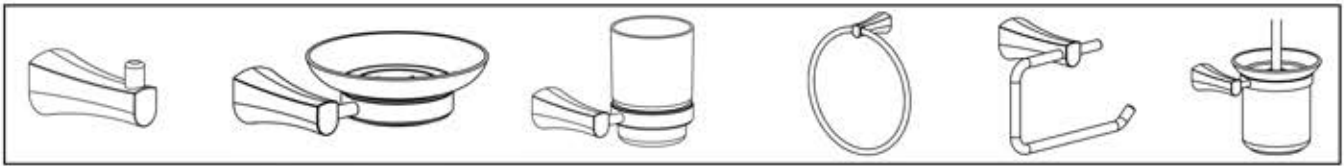

REQUIRED TOOLS

INSTRUCTIONS FOR CLEANING

Care Instructions:

To maintain and protect the fine luster of all bath accessories, clean with a soft, damp cloth only. DO NOT USE scrub pads, detergents or cleaners as they may harm the protective finish of your accessoires.

⚠ WARNING!

This item is not designed for use as a grab bar. Do not install where the product might be used as a grab bar.

⚠ WARNING!

Use caution when drilling into walls to avoid drilling into electrical and plumbing lines hidden within wall.

Warranty:

Warranted to be free from manufacturing defects for a period of (1) year from date of purchase. Please keep in mind this is only for kitchen and bath accessories.